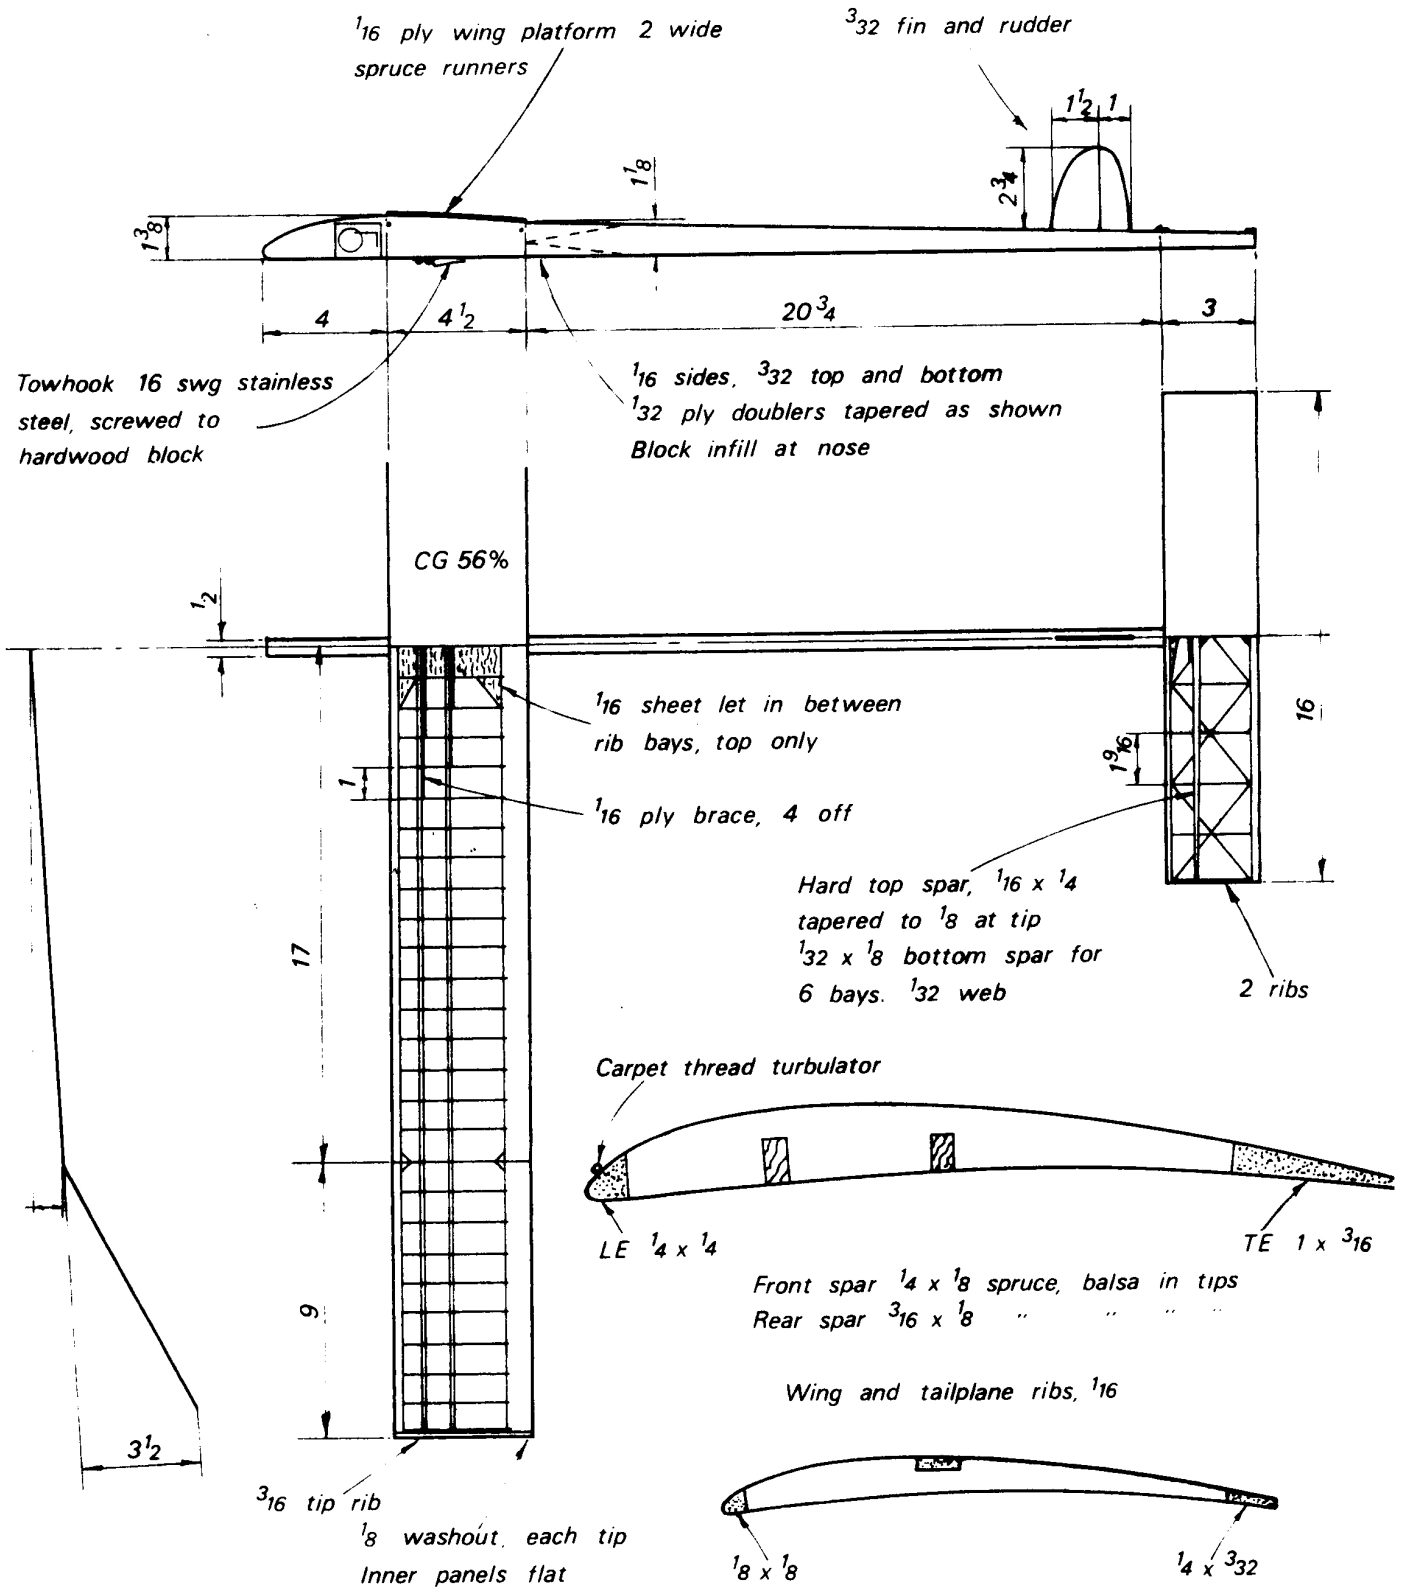

Scale 1 to 6

All dimensions in inches
All wood balsa unless indicated

AS FLOWN BY GARY MADELIN TO WIN
1984 BRITISH NATIONALS A1 CLASS

MOONBEAM A/1 Glider by Cliff James